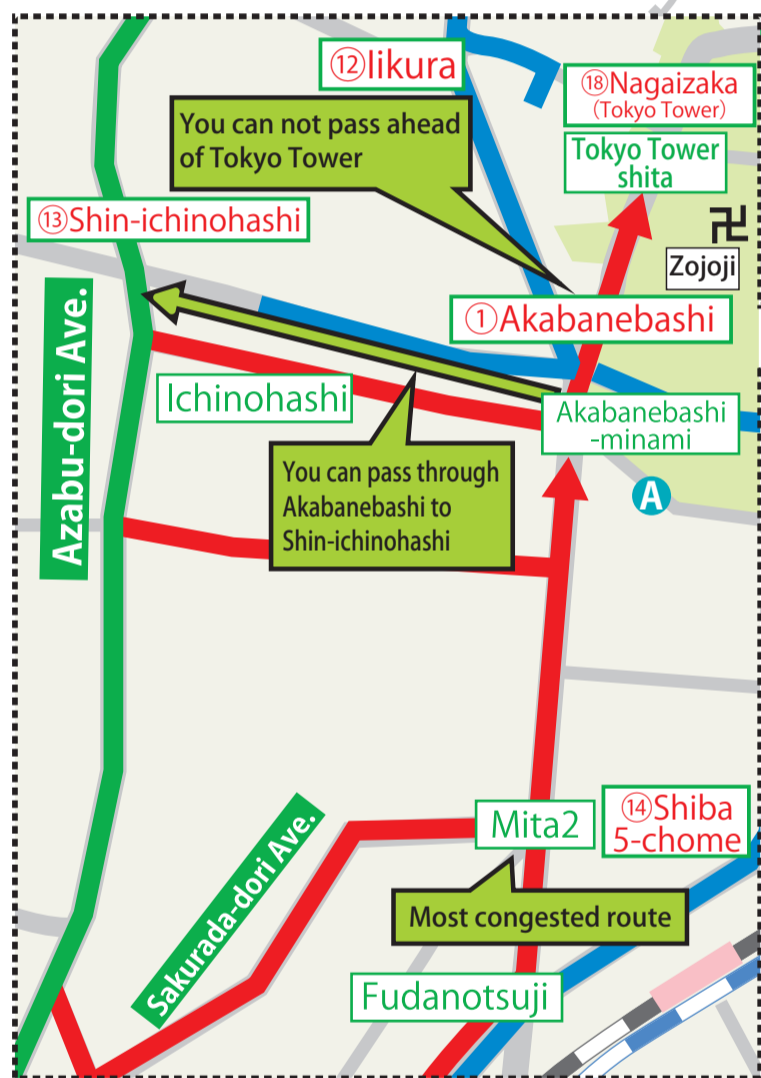

## Start time: 8:30 AM

As of November, 2019

**We apologize for the inconvenience to those accessing the area, and greatly appreciate your cooperation.**

With the holding of MINATO City Half Marathon 2019, we plan to implement some traffic regulations on the course and nearby roads.

(Maximum road closure: 7:30am to 11:35am)

The controlled time is specified only guide and subject to change depending on the race situation.

Please follow the instructions of the police or the staff for detour routes.

Please refrain from using automobiles on the race day. If you drive a car, use the recommended routes.

**controlled time** ※A part of timetable has changed.

① Akabanebashi ⇄ ② Shibakoen ground mae	7:30-11:20
③ Shibazonobashi ⇄ ④ Shimbashi 4	8:00-11:20
④ Shimbashi 4 ⇄ ⑤ Nishi-shimbashi 2-chome-minami	8:00-11:25
④ Shimbashi 4 ⇄ ⑦ Nishi-shimbashi	8:00-11:25
⑥ Nishi-shimbashi 2-chome ⇄ ⑨ Nishi-shimbashi 2-1 (Karasumori-dori Ave)	8:05-11:25
⑦ Nishi-shimbashi ⇄ ⑧ Nishi-shimbashi 1	8:05-10:00
⑧ Nishi-shimbashi 1 ⇄ ⑩ Atago 2-chome	8:05-11:30
⑩ Atago 2-chome ⇄ ⑪ Kamiyacho	8:05-11:30
⑪ Kamiyacho ⇄ ⑫ Iikura	※ 8:05-11:35
⑫ Iikura ⇄ ① Akabanebashi	※ 8:05-9:40
① Akabanebashi ⇄ ⑬ Shin-ichinohashi	※ 8:05-9:40
③ Shibazonobashi ⇄ ⑭ Shiba 5-chome	8:30-11:15
⑮ Shiba 4 ⇄ ⑯ Shibaura 2	8:30-10:30
⑮ Shiba 4 ⇄ ⑰ Takanawa 3-chome	8:30-11:10
⑫ Iikura ⇄ ⑱ Nagaizaka (Tokyo Tower)	9:05-11:35

**The Metropolitan Expressway**

Ⓐ Inner Circular Route, Shibakoen outer ring exit.	8:00-11:20
--	------------

The helpdesk opening time / the website

There is further information available online from **November 15th** at MINATO City Half Marathon HP.