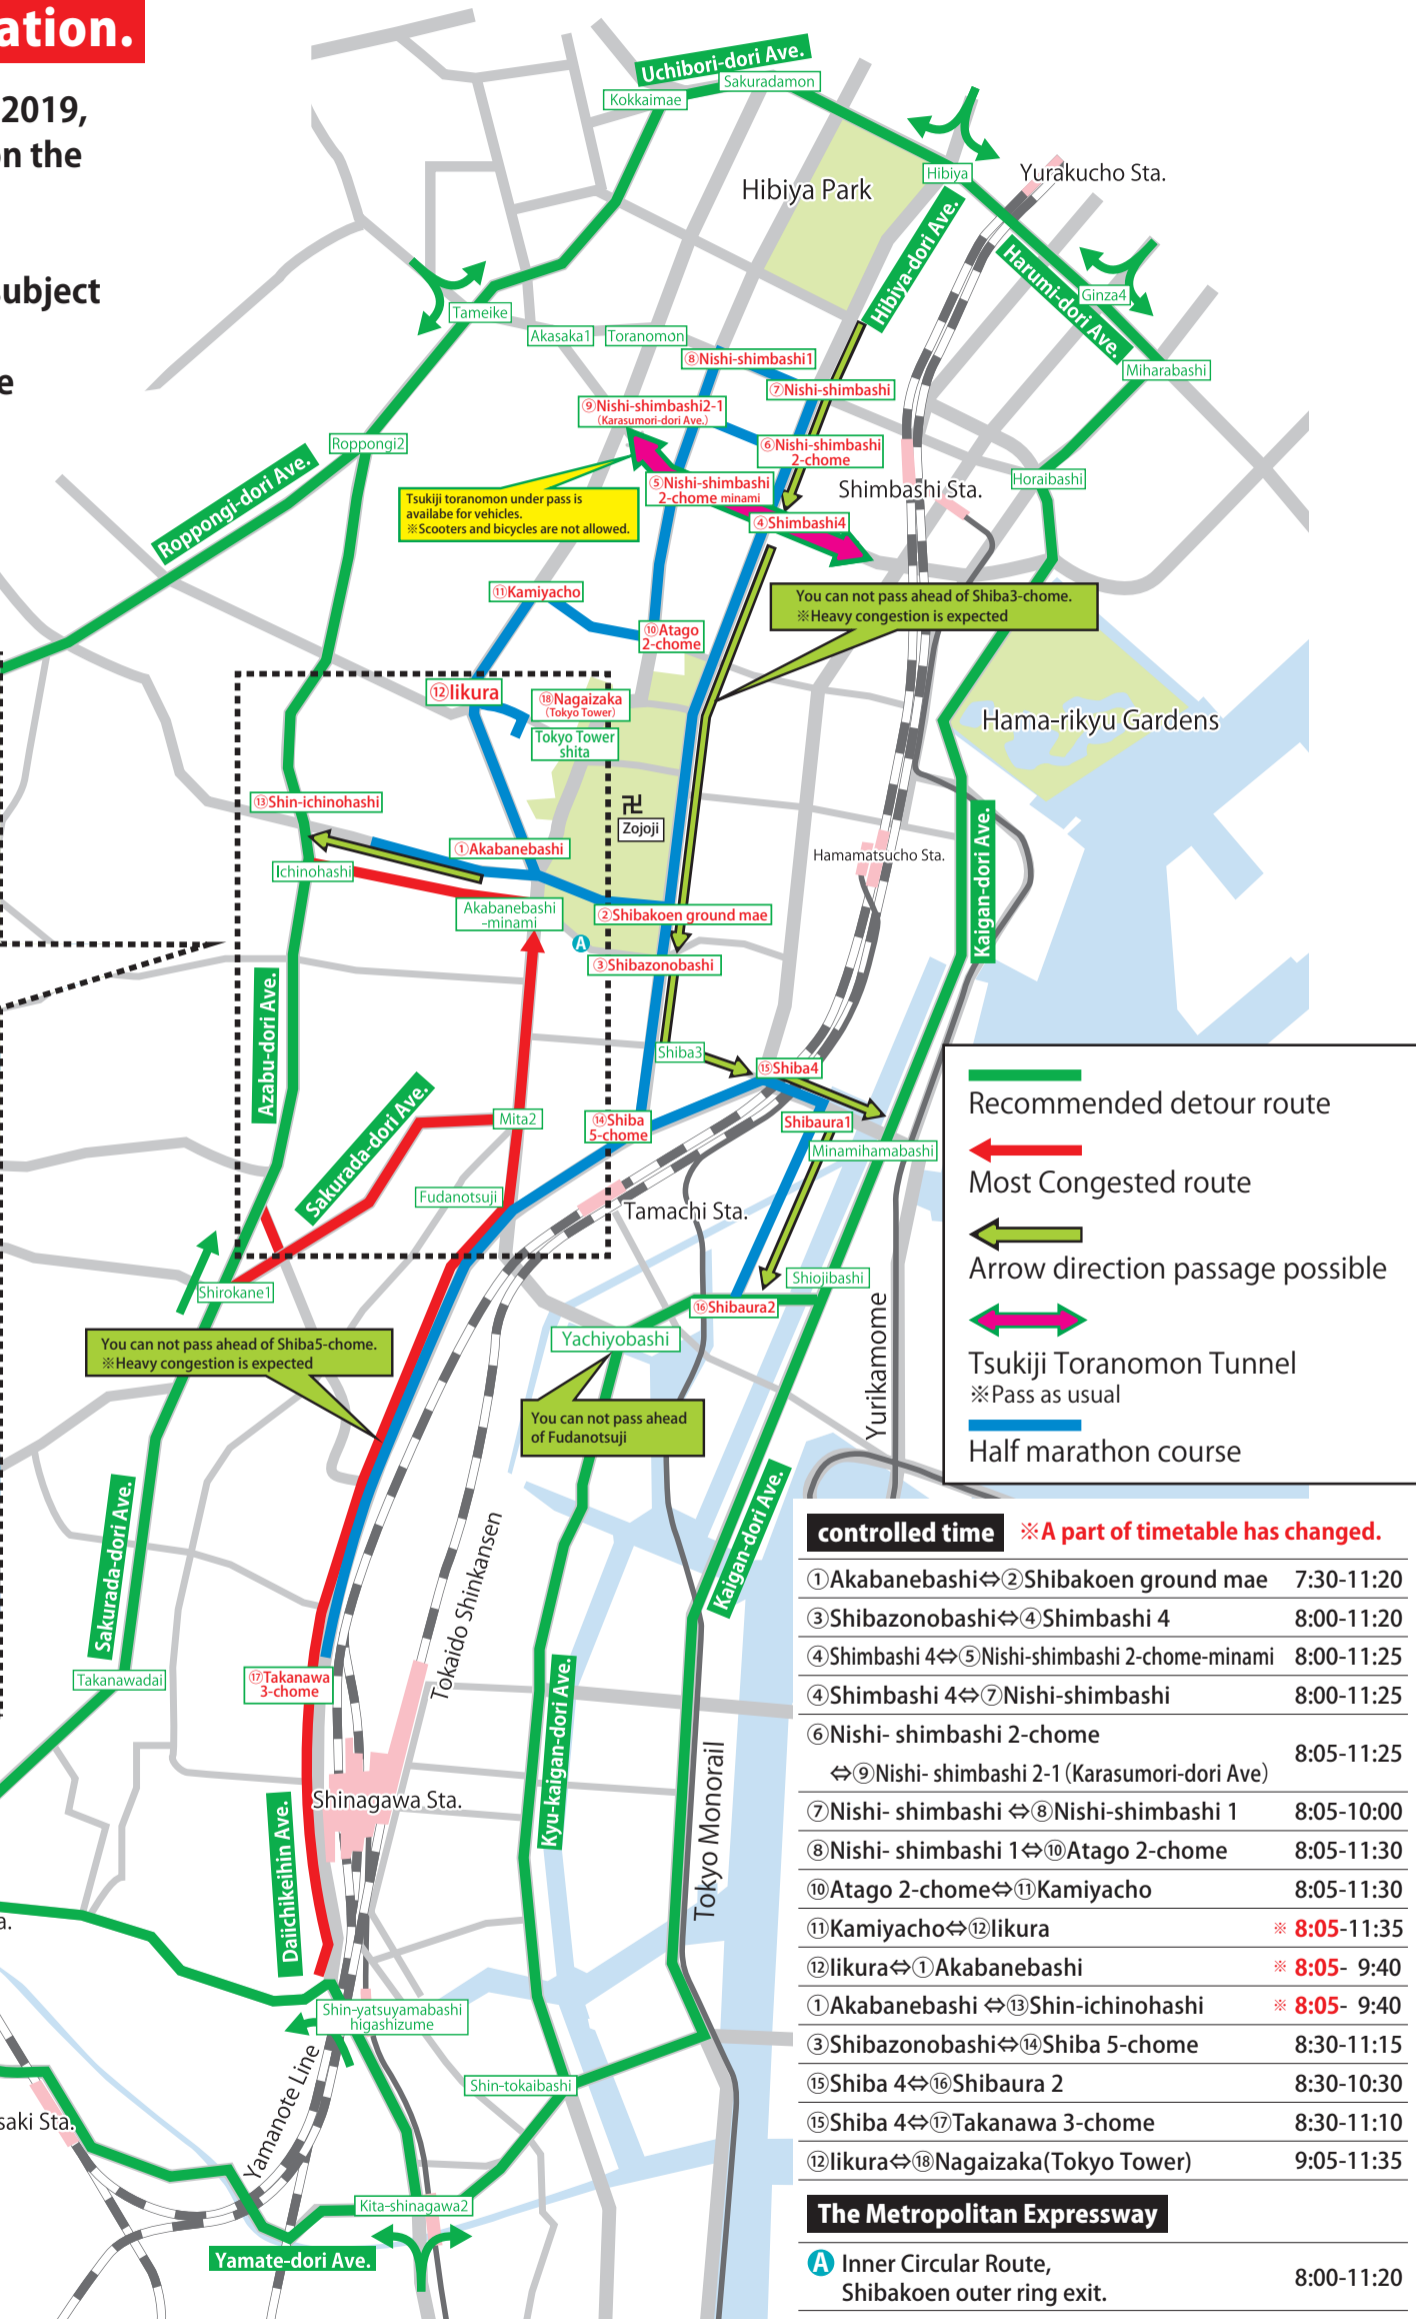

# 開催に伴う交通規制のお知らせ・迂回ルートのご案内

12月1日(日) 7:30~11:35 大会当日は港区周辺の主要道路で交通規制を実施します

## Start time: 8:30 AM

As of November, 2019

**We apologize for the inconvenience to those accessing the area, and greatly appreciate your cooperation.**

With the holding of MINATO City Half Marathon 2019, we plan to implement some traffic regulations on the course and nearby roads.

(Maximum road closure: 7:30am to 11:35am)

The controlled time is specified only guide and subject to change depending on the race situation.

Please follow the instructions of the police or the staff for detour routes.

Please refrain from using automobiles on the race day. If you drive a car, use the recommended routes.

**controlled time** ※A part of timetable has changed.

① Akabanebashi ⇄ ② Shibakoen ground mae	7:30-11:20
③ Shibazonobashi ⇄ ④ Shimbashi 4	8:00-11:20
④ Shimbashi 4 ⇄ ⑤ Nishi-shimbashi 2-chome-minami	8:00-11:25
④ Shimbashi 4 ⇄ ⑦ Nishi-shimbashi	8:00-11:25
⑥ Nishi-shimbashi 2-chome ⇄ ⑨ Nishi-shimbashi 2-1 (Karasumori-dori Ave)	8:05-11:25
⑦ Nishi-shimbashi ⇄ ⑧ Nishi-shimbashi 1	8:05-10:00
⑧ Nishi-shimbashi 1 ⇄ ⑩ Atago 2-chome	8:05-11:30
⑩ Atago 2-chome ⇄ ⑪ Kamiyacho	8:05-11:30
⑪ Kamiyacho ⇄ ⑫ Iikura	※ 8:05-11:35
⑫ Iikura ⇄ ① Akabanebashi	※ 8:05-9:40
① Akabanebashi ⇄ ⑬ Shin-ichinohashi	※ 8:05-9:40
③ Shibazonobashi ⇄ ⑭ Shiba 5-chome	8:30-11:15
⑮ Shiba 4 ⇄ ⑯ Shibaura 2	8:30-10:30
⑮ Shiba 4 ⇄ ⑰ Takanawa 3-chome	8:30-11:10
⑫ Iikura ⇄ ⑱ Nagaizaka (Tokyo Tower)	9:05-11:35